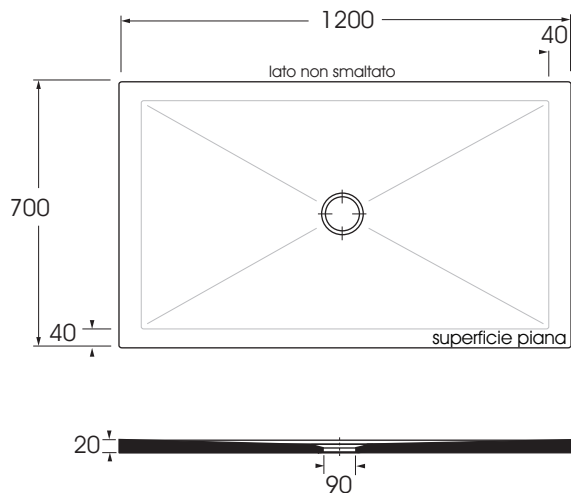

SDPD12007020

piatto doccia/ shower tray

codice
code

Piatto doccia SoloDue H2 cm 120 X 70.
SoloDue h2 cm 120 X 70 shower tray.

cotone/ cotton

SDPD12007020CT

finiture COLORS 1250°/ COLORS 1250° finishing

SDPD12007020...

scala/scale 1:20 dimensioni/dimensions in mm

- Colori disponibili per tutti i prodotti SOLODUE
e per il tappo copripiletta

- Available for all SOLODUE products
and for the free flow drains

COLORS 1250°

Le malteceramiche

SHINE

Complementi/complements:

Codice
code

Codice
code

Piletta doccia 1" 1/4 di diametro (ø 90) con tappo COLORATO:
COLORS 1250° / Le malteceramiche / SHINE

1" 1/4 (ø 90) diameter waste system for shower tray provided with
colors top: COLORS 1250° / le malteceramiche / SHINE

SIF/H2C

Piletta doccia 1" 1/4 di diametro (ø 90) con tappo CROMATO:

1" 1/4 (ø 90) diameter waste system for shower tray provided with
CROME

SIF/H2

TECHNICAL SHEET n°: 01	DESIGNER: OFFICINA AZZURRA	CODE: SDPD12007020	Azzurra sanitari in ceramica S.p.a. via Civita Castellana snc 01030 Castel S.Elia (VT) - ITALY Tel.+39.0761 518155 Fax.+39.0761 514560	
SHEET FORMAT: A4	ISO	REVISION: 03	SCALE: 1:20	DATE: 19/01/2023
REGULATIONS: CE EN 14527 / EN251 / Dop-14527*				
All the measurements respect the tolerances provided by the "AZZURRA QUALITY GUIDELINES".				