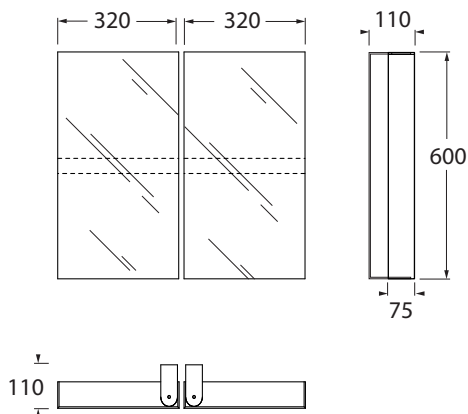

MB 32D

codice  
code

vista interna

Mirror Book specchio doppio (cm 32 anta singola)  
basculante con interno portaoggetti  
Mirror Book double adjustable mirror (cm 32 each door)  
with internal accessory storage

MB 32D

CM 58x60

plt italy pz.15 - plt export pcs.20

kg 27

scala/scale 1:20 dimensioni/dimensions in mm

TECHNICAL SHEET n°: <b>01</b>	DESIGNER: <b>OFFICINA AZZURRA</b>	CODE: <b>MB 32D</b>		
SHEET FORMAT: <b>A4</b>	ISO	REVISION: <b>02</b>	SCALE: <b>1:20</b>	DATE: <b>09/10/2018</b>
REGULATIONS				
All the measurements respect the tolerances provided by the "AZZURRA QUALITY GUIDELINES".				