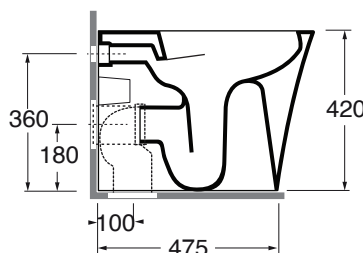

finiture **LUXURY**/Le malteceramiche finishing

(Specificare il colore al momento dell'ordine/Specify the color when ordering)

HEVCTPE00000BI

HEVCTPE00000...

HEVCTPE00000... OG/PL/OR

CM 57x38xh 42

plt italy pz.15 - plt export pcs.20

kg 31

Tecnologie/technologies:

watersaving

easyclean

scala/scale 1:20 dimensioni/dimensions in mm

Disponibili per tutti i prodotti HERA e per le pilette con tappo in ceramica PILCE,
Available for all HERA products and for the free flow ceramic drains PILCE

Codice
code

HER 1800 C/F

Curva tecnica per vaso normale e monoblocco
Technical bend for standing and close coupled wc

CVT

TECHNICAL SHEET n°: 01	DESIGNER: STUDIO LIBESKIND	CODE: HEVCTPE00000	Azzurra sanitari in ceramica S.p.a. via Civita Castellana snc 01030 Castel S.Elia (VT) - ITALY Tel.+39.0761 518155 Fax.+39.0761 514560		
SHEET FORMAT: A4	ISO	REVISION: 03	SCALE: 1:20	DATE: 14/11/2022	
REGULATIONS: CE EN 997/ EN33 / Dop-997 *					
All the measurements respect the tolerances provided by the "AZZURRA QUALITY GUIDELINES".					