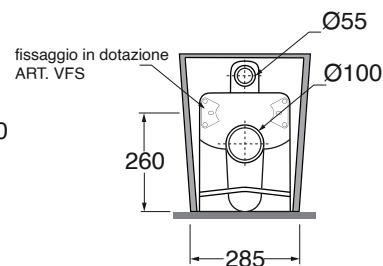

finiture **LUXURY**/Le malteceramiche finishing

(Specificare il colore al momento dell'ordine/Specify the color when ordering)

HEVCTPE00000BI

HEVCTPE00000...

HEVCTPE00000... OG/PL/OR

CM 57x38xh 42

plt italy pz.15 - plt export pcs.20

kg 31

Tecnologie/technologies:

watersaving

easyclean

scala/scale 1:20 dimensioni/dimensions in mm

Disponibili per tutti i prodotti HERA e per le pilette con tappo in ceramica PILCE,
Available for all HERA products and for the free flow ceramic drains PILCE

Codice
code

HER 1800 C/F

Curva tecnica per vaso normale e monoblocco
Technical bend for standing and close coupled wc

CVT

TECHNICAL SHEET n°: 01	DESIGNER: STUDIO LIBESKIND	CODE: HEVCTPE00000	Azzurra sanitari in ceramica S.p.a. via Civita Castellana snc 01030 Castel S.Elia (VT) - ITALY Tel.+39.0761 518155 Fax.+39.0761 514560		
SHEET FORMAT: A4	ISO	REVISION: 03	SCALE: 1:20	DATE: 14/11/2022	
REGULATIONS: CE EN 997/ EN33 / Dop-997 *					
All the measurements respect the tolerances provided by the "AZZURRA QUALITY GUIDELINES".					