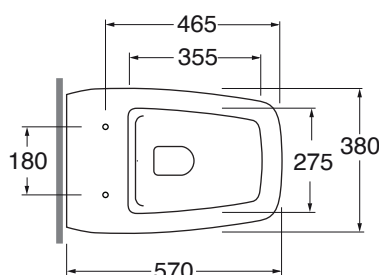

finiture **LUXURY**/Le malteceramiche finishing

(Specificare il colore al momento dell'ordine/Specify the color when ordering)

HEVCTPE00000BI

HEVCTPE00000...

HEVCTPE00000... OG/PL/OR

CM 57x38xh 42

plt italy pz.15 - plt export pcs.20

kg 31

Tecnologie/technologies:

watersaving

easyclean

scala/scale 1:20 dimensioni/dimensions in mm

Disponibili per tutti i prodotti HERA e per le pilette con tappo in ceramica PILCE,
Available for all HERA products and for the free flow ceramic drains PILCE

Codice
code

HER 1800 C/F

Curva tecnica per vaso normale e monoblocco
Technical bend for standing and close coupled wc

CVT

TECHNICAL SHEET n°: 01	DESIGNER: STUDIO LIBESKIND	CODE: HEVCTPE00000	Azzurra sanitari in ceramica S.p.a. via Civita Castellana snc 01030 Castel S.Elia (VT) - ITALY Tel.+39.0761 518155 Fax.+39.0761 514560		
SHEET FORMAT: A4	ISO	REVISION: 03	SCALE: 1:20	DATE: 14/11/2022	
REGULATIONS: CE EN 997/ EN33 / Dop-997 *					
All the measurements respect the tolerances provided by the "AZZURRA QUALITY GUIDELINES".					