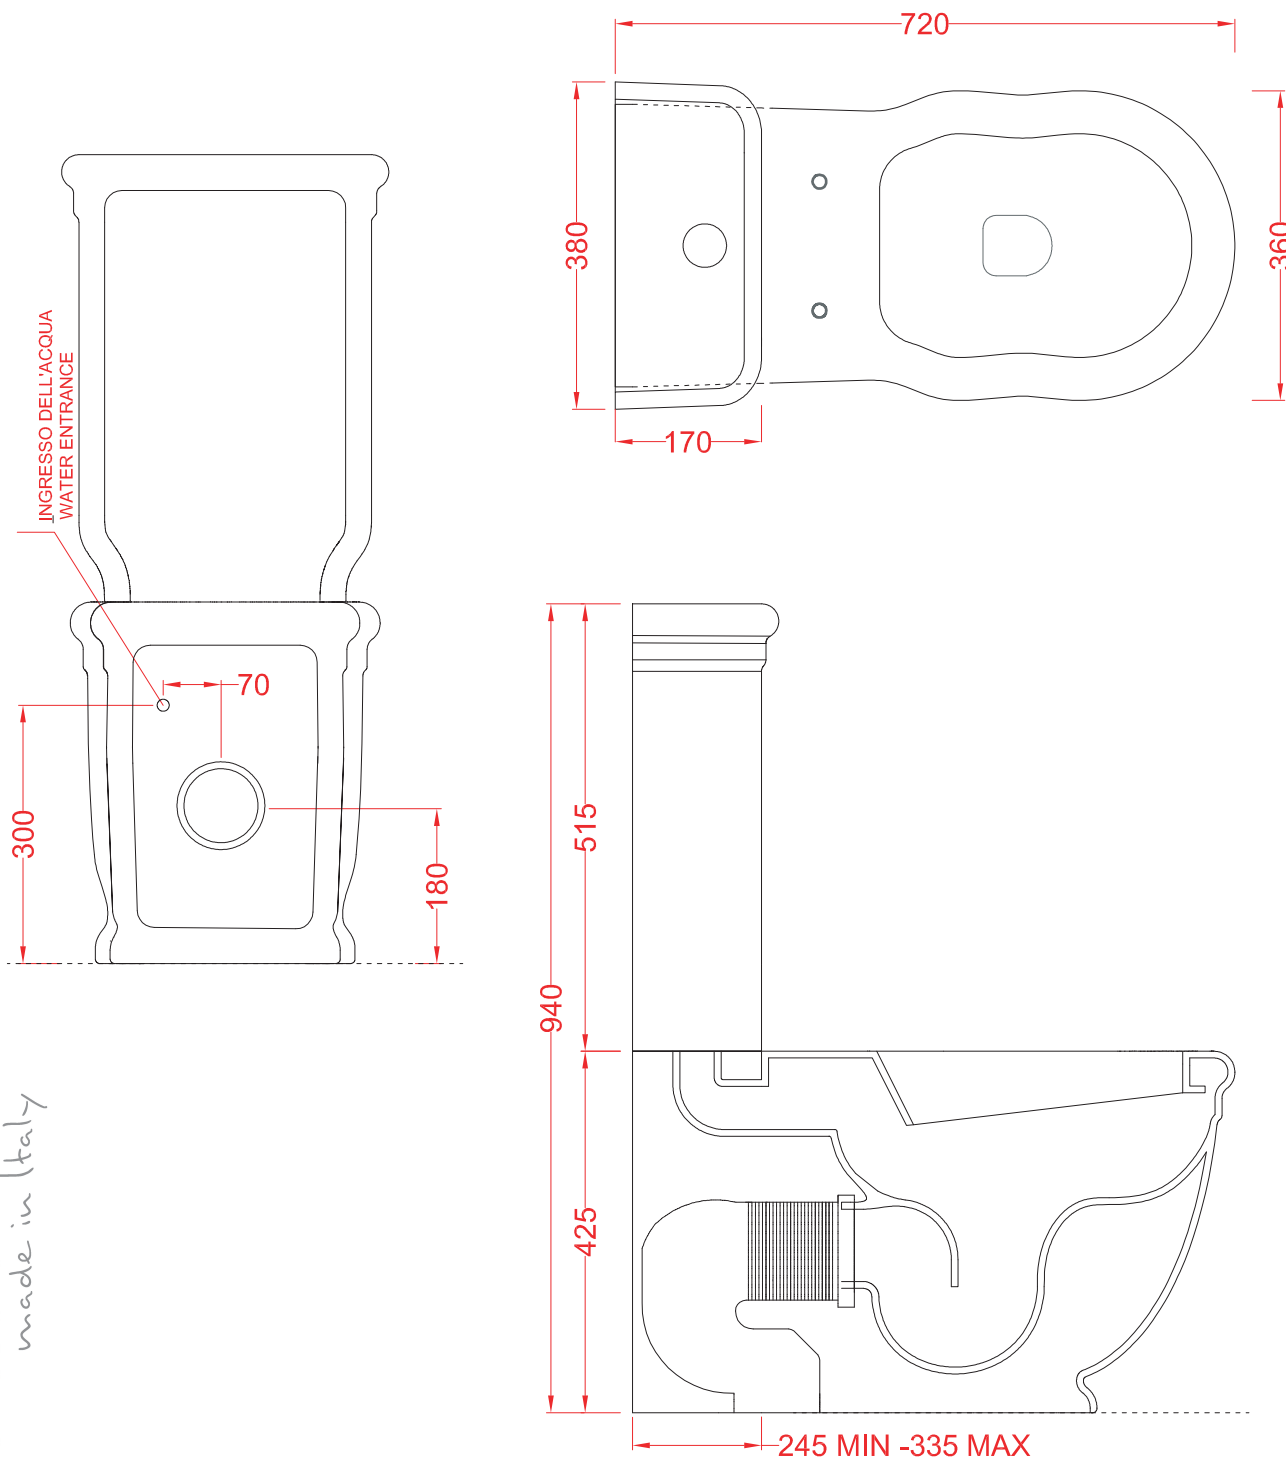

ART CERAM

ART CERAM SRL
VIA MONSIGNOR TENDERINI SNC
01033 CIVITA CASTELLANA (VT) - ITALY
T. (+39) 0761 599499
F. (+39) 0761 514232
E. INFO@ART CERAM.IT
W. WWW.ART CERAM.IT

HERMITAGE | HEV006 +HEC009

vaso monoblocco universale 720*425*360 + cassetta
Closed coupled wc 720*425*360 + ceramic cistern

PESO/WEIGHT: KG 34 + 11

the.artceram
made in Italy

N.B. Le misure indicate possono subire una variazione dell'0,6% circa, dovuta ad usura stampi e a variazioni delle caratteristiche tecniche relative alle materie prime che compongono l'impasto.

N.B. Indicated size could have a variation of about 0,6% due to usure of the moulds or the variations of the materials' technical characteristics used in the mixture.